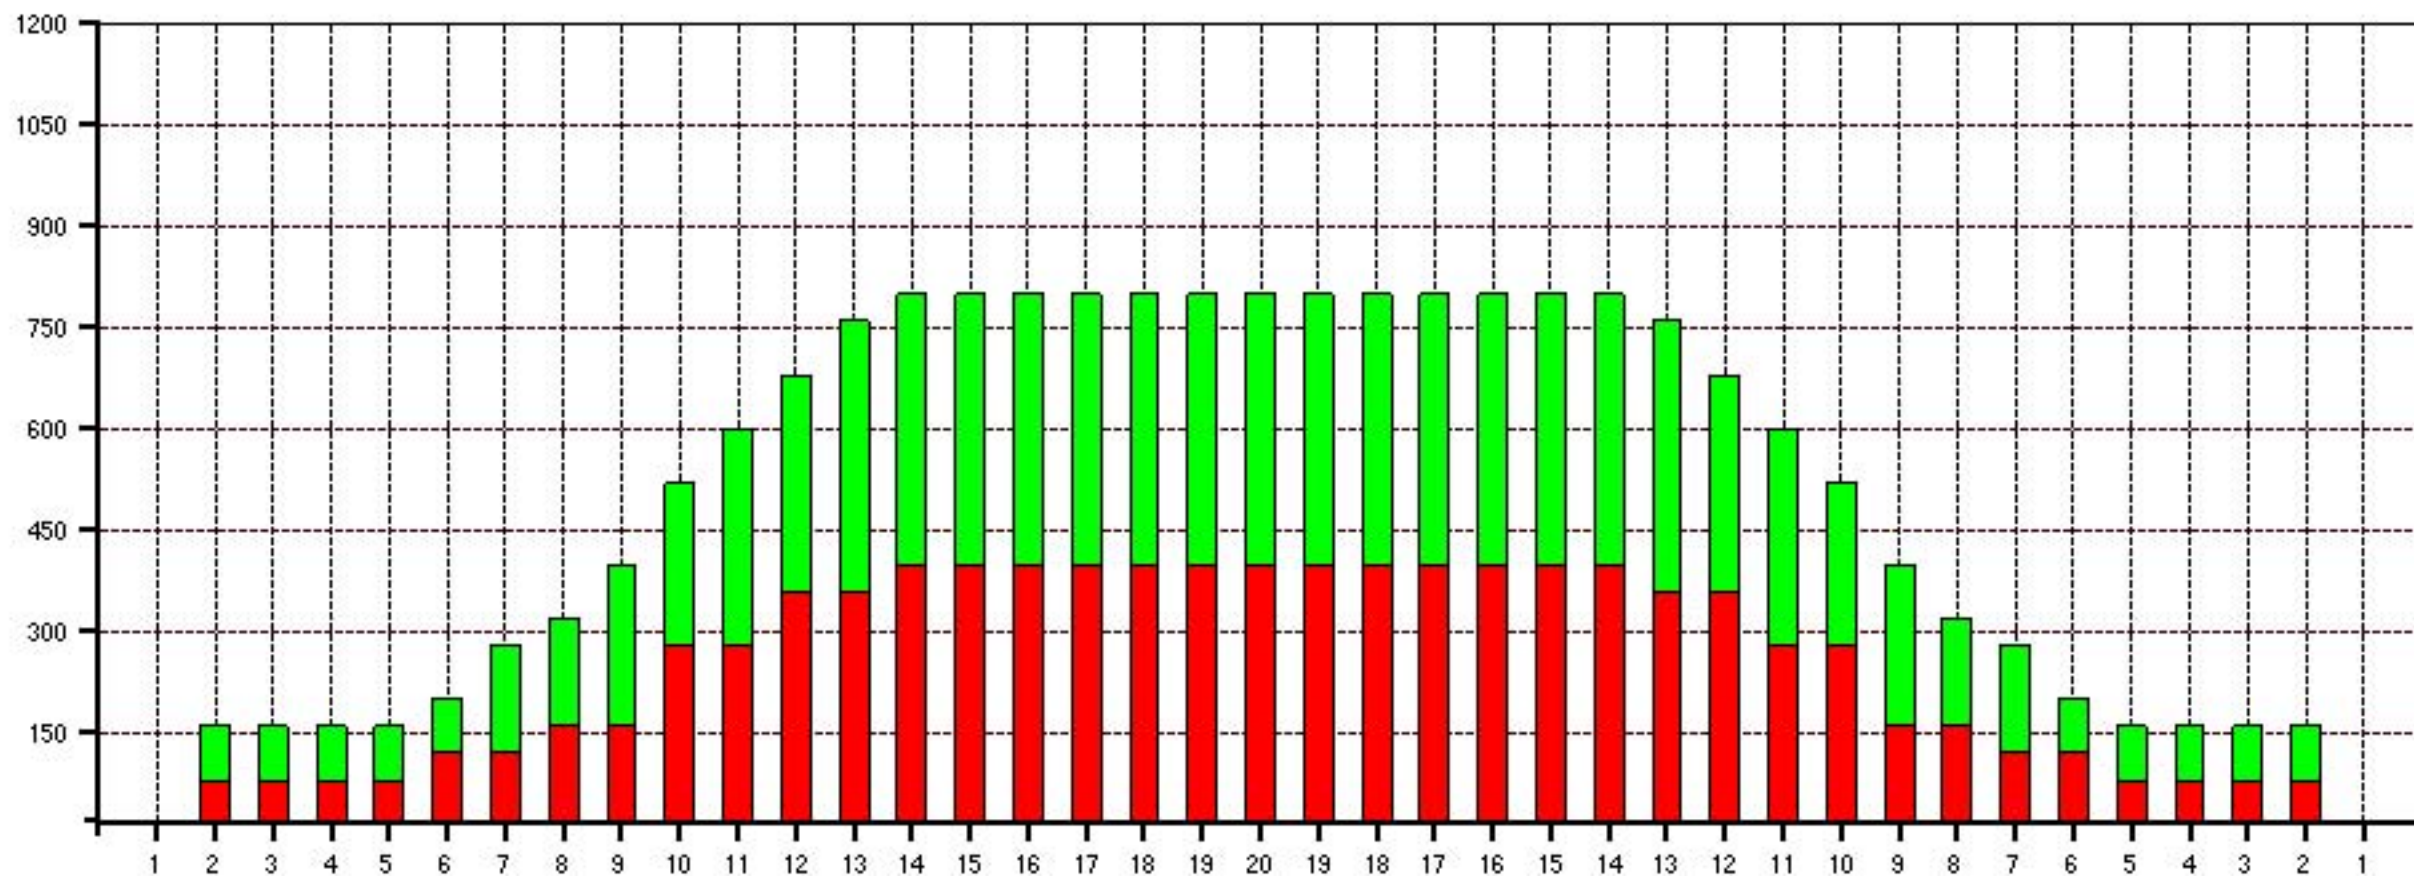

**Arrow
Zone
Ratio**

Item	2-5L:16L-20	6-10L:16:-20	11-15L:16L-20	16L-20:20-16R	16L-20:20-16R	20-16R:15-11R	20-16R:10-6R	20-16R:5-2R
ul Arrow	160	344	728	800	800	728	344	160
Zone Ratio	5	2.33	1.1	1	1	1.1	2.33	5

**Track
Zone
Ratio**

Item	3L-7L:18L-18R	8L-12L:18L-18R	13L-17L:18L-18R	18L-18R:17R-13R	18L-18R:12R-8R	18L-18R:7R-3R
Description	Outside Track:Middle	Middle Track:Middle	Inside Track:Middle	Middle: Inside Track	Middle:Middle Track	Middle:Outside Track
Track Zone Ratio	4.17	1.59	1.01	1.01	1.59	4.17

Oil Per Board: 40 uL

Forward Oil 9.52 mL

Reverse Oil 9.68 mL

Pattern 39 Feet

Volume Oil 19.2 mL

I Torneo Galaxy 2008 Overhead View of Conditioner Pattern